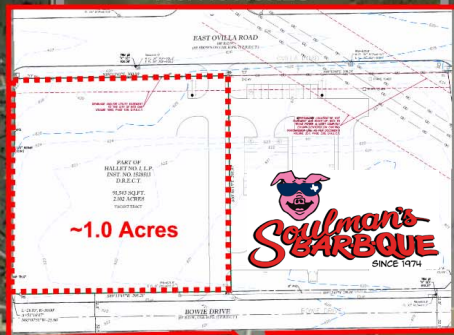

21 NWC OVILLA ROAD & SH AUSTIN

CONTACT

Brett Randle
 CEO - Soulman's BBQ
 214.926.0721
 brett@soulmans.com
<http://www.soulmans.com>

Demographics

	1 Mile	3 Miles	5 Miles	Red Oak PTA
2019 Population	4,688	23,954	69,634	195,696
2024 Population	5,072	25,958	76,635	215,544
2019 Households	1,565	8,046	23,515	67,141
Persons Per HH	2.9	3.0	2.9	2.9
Average Age	36.1	36.5	36.3	36.5
Median HH Income	\$65,837	\$72,168	\$68,056	\$67,786
Average HH Income	\$75,549	\$82,139	\$81,551	\$80,065
% White	56.5%	52.8%	37.8%	39.8%
% Black	13.7%	20.8%	38.1%	38.3%
% Hispanic	25.9%	23.2%	21.3%	19.3%
Daytime Population	9,617 (City Limits)			47,247